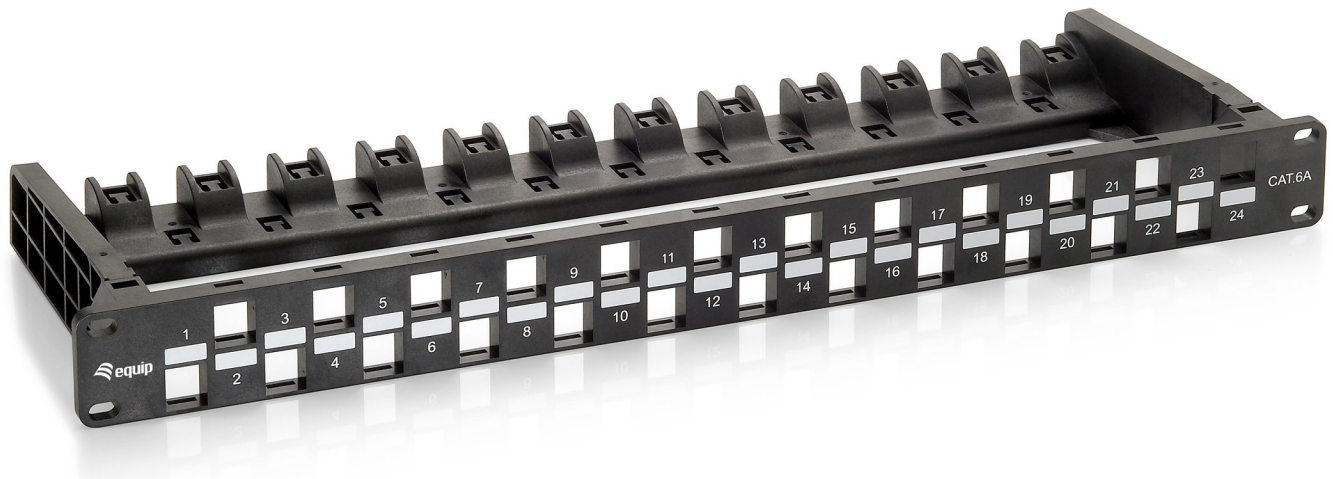

NEW!

OFERTA

EAN: 4015867164877

Patch Panel Vacio Cat.6a 24 Puertos Keystone 1u