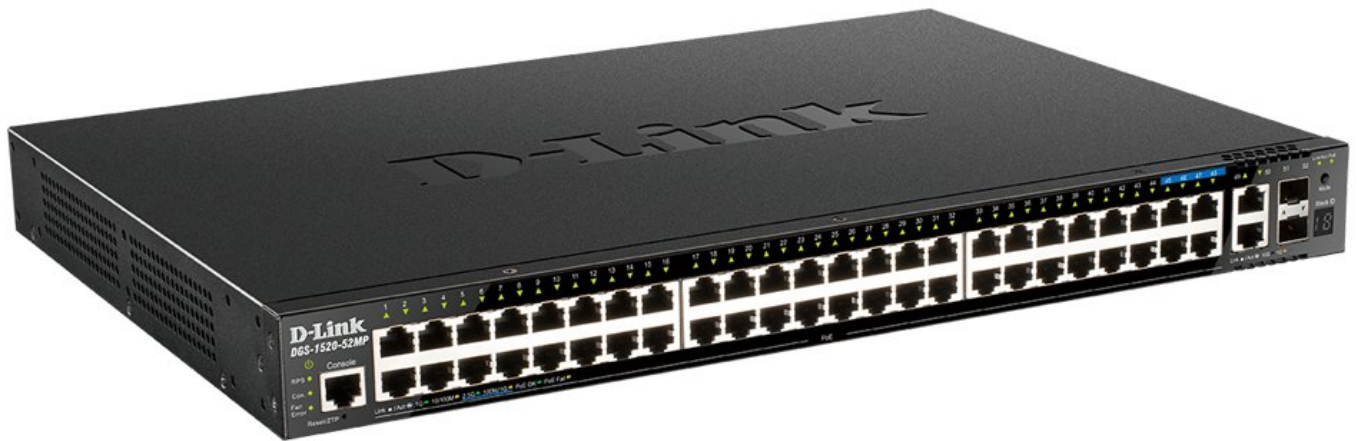

NEW!

OFERTA

EAN: 790069472046

D-Link[®]
Building Networks For People

Switch Gestionable D-link L3 Stakable Dgs-1520-52mp/e 44p Giga Poe (370w)+
4p 2.5giga Poe+ 2p 10g + 2p 10g Sfp