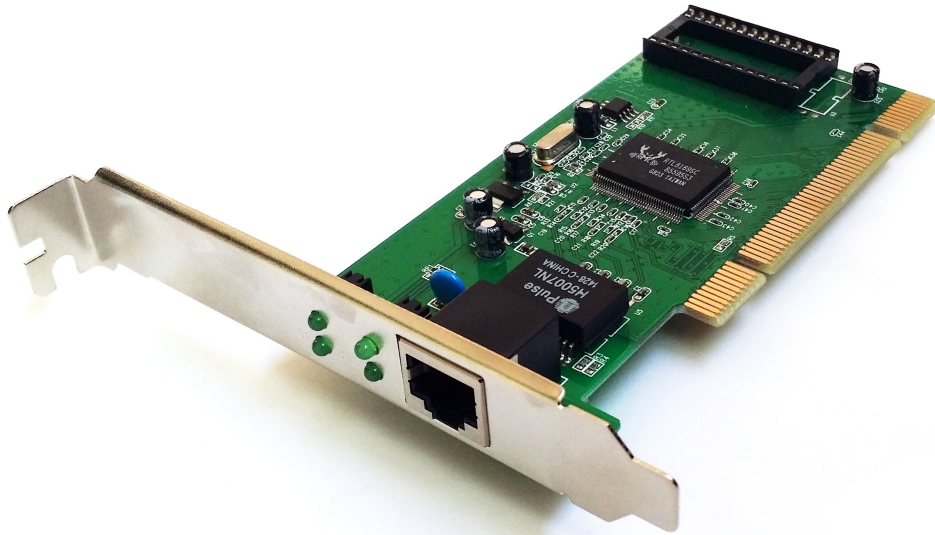

NEW!

OFERTA

EAN: 4015867224175

Red Pci Level One 1g Tarjeta Pci 10/100/1000