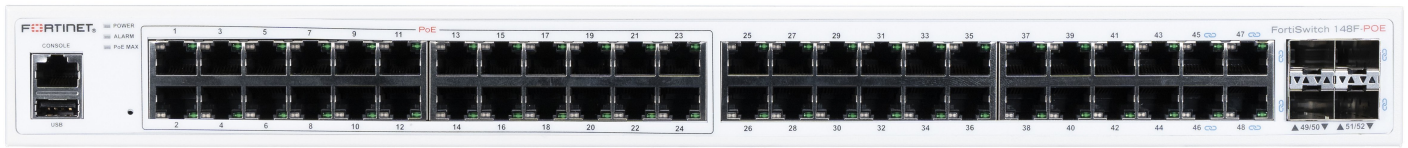

NEW!

OFERTA

EAN: 0842382190074

**FORTINET**

Fortiswitch 148f-poe, L2+ Management Switch With 48x Ge Port + 4x Sfp+ Port + 1x Rj45 Console.