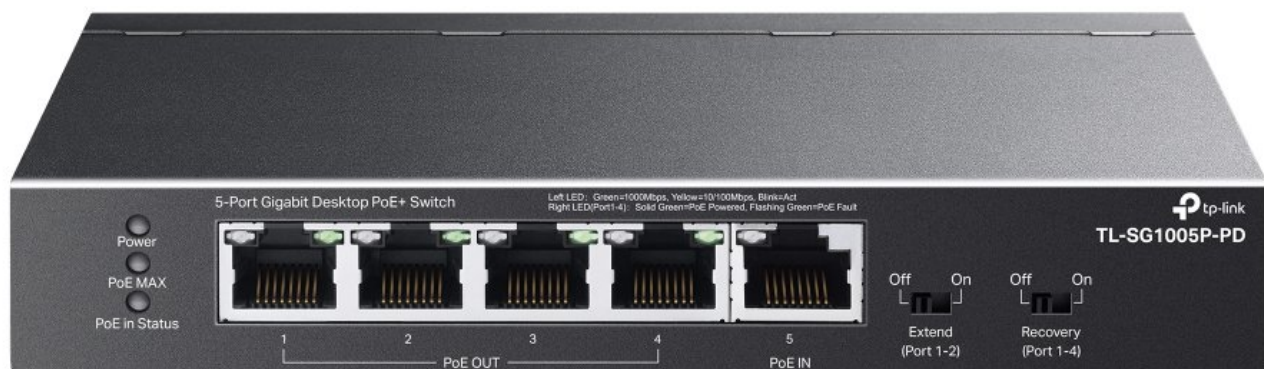

NEW!

OFERTA

EAN: 4895252501117

Switch No Gestionable Tp-link Sg1005p-pd 1p Giga Poe++ In Y 4p Poe+ Out
Sobremesa No Rack Carcasa Metalica