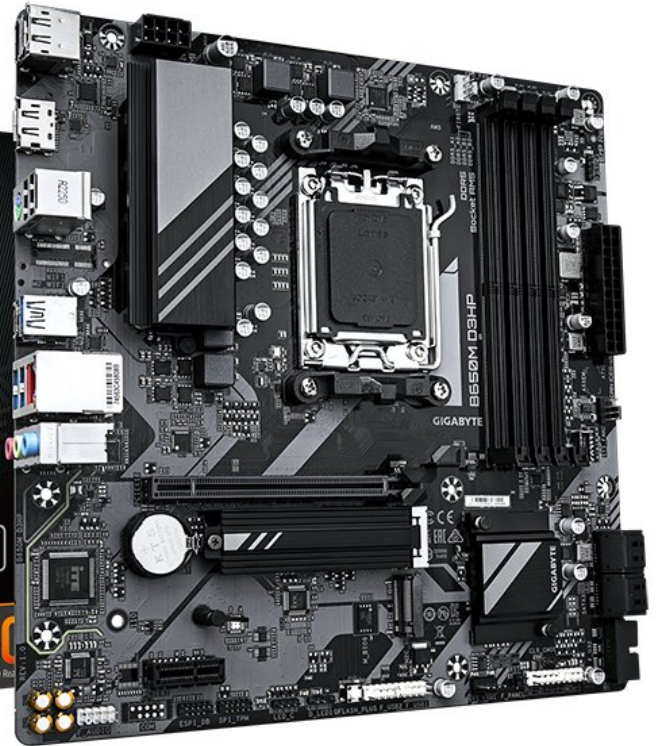

NEW!

OFERTA

EAN: 4719331857851

Pb Gigabyte B650m D3hp M-atx Skt Am5 4xDDR5 5600MHz Hdmi Displayport Lan M.2