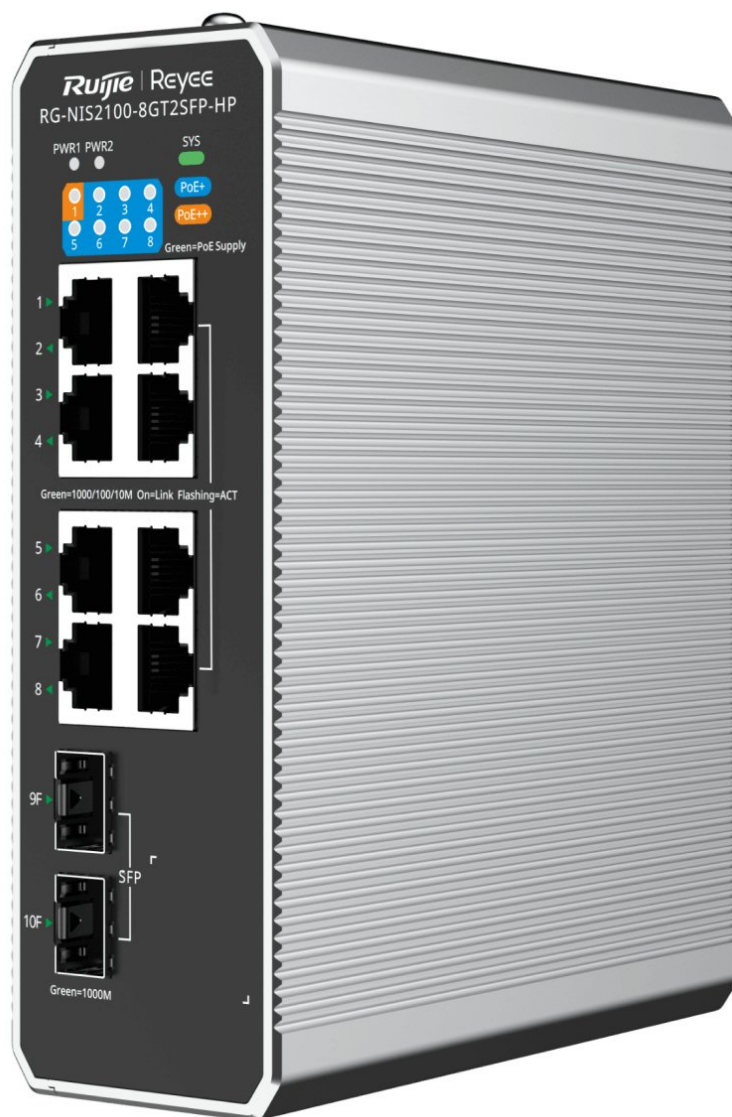

NEW!

OFERTA

EAN: 6976915003457

Switch Gestionable L2 Ruijie Rg-nis2100-8gt2sfp-hp 8xrj45 Gb 2xsfp Ge 8xpoe 300w Gestion Nube