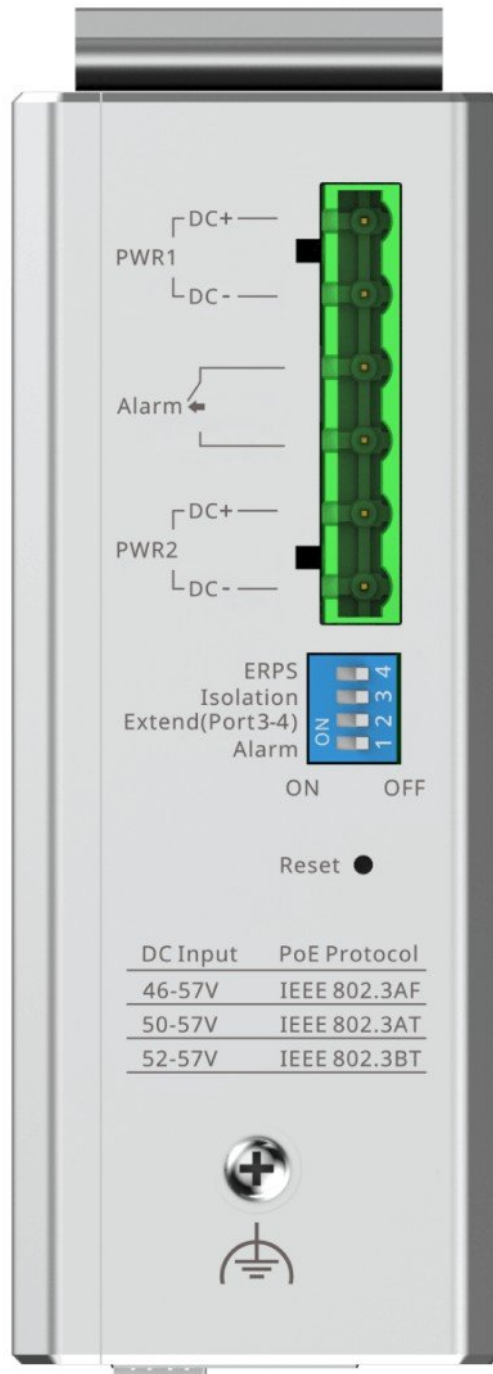

NEW!

OFERTA

EAN: 6976915001491

Ruijie | Reycc

Switch Gestionable L2 Ruijie Rg-nis2100-4gt2sfp-hp 6p 4xrj45 Gb 2xsfp Ge 4xpoe 180w Gestion Nube